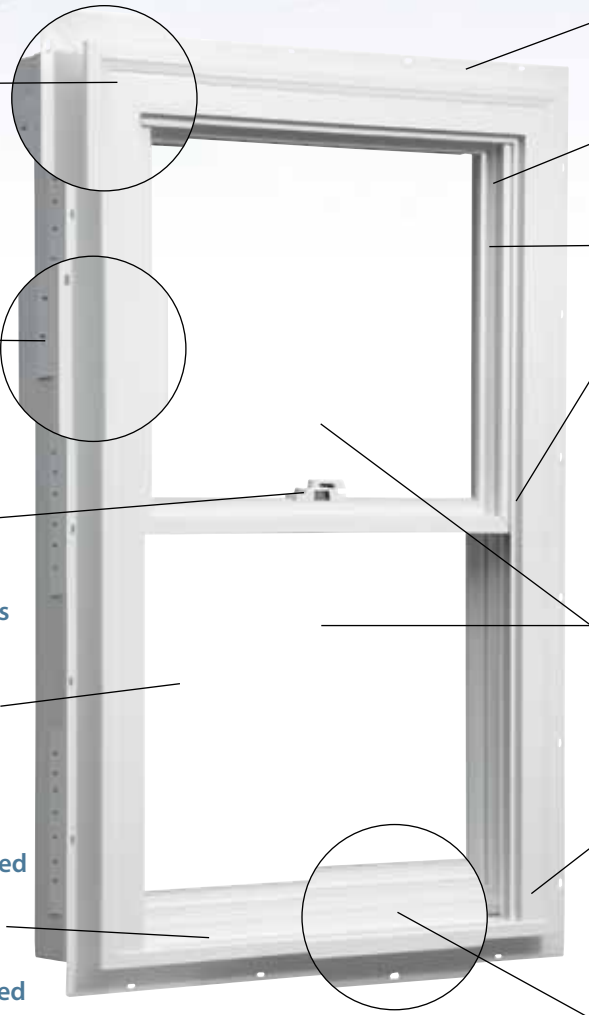

www.northingtonwindows.com

The authentic brickmold design of the J-Channel creates a distinctive architectural detail. The unique Full-Capture sill design creates a wall against the weather that allows the sash to fit securely inside for improved weather resistance, strength and security. With multiple styles and color options, you can pair classic looks with easy tilt-in cleaning and unparalleled energy efficiency.

Full-Capture sloped sill creates a wall against air and water infiltration as well as improved security

Removable top and bottom sash for easy drywall pass thru

Heavy duty block and tackle balances for smooth operation

Sashes tilt in for easy cleaning

Heavy duty interlock at meeting rail improve security and weatherability and exceeds AAMA specifications

Dual-pane insulating glass unit with warm-edge Intercept® spacer system improves thermal performance and reduces condensation. Available with optional Low-E and Argon*

Foam filled bulb sill gasket for the tightest and longest lasting seal

Full capture sill is completely welded one piece, making it weatherproof and water tight with no weep holes

Our one-of-a-kind 700 Series Casement features an integral J-Channel and Nail Fin, stylish beveled frame, slim lines, maximum glass exposure, and concealed hinges for a sleek appearance. With advanced casement technology, the 700 Series Casement can open to a full 90° for optimum ventilation and easy cleaning from the inside.