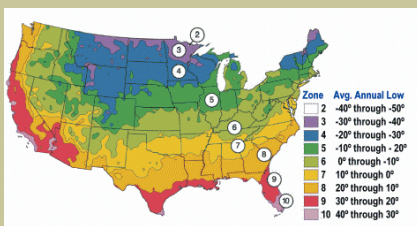

# Bluecrop Blueberry

*Vaccinium corymbosum* sp.

The leading commercial variety, considered the best all around for consistent yields. Large (65/cup), bright blue berries, good dessert quality. Slight aroma. Excellent ornamental value, good green color in summer and fiery red in fall. Upright bush. Hardy.

Ripens: Mid-season

Grows Upright to  
4-6 feet.

Cold hardy to  
U.S.D.A. Zone 4.

From the nurseries of  
**L.E. COOKE CO**

**Excellence  
in Bareroot**