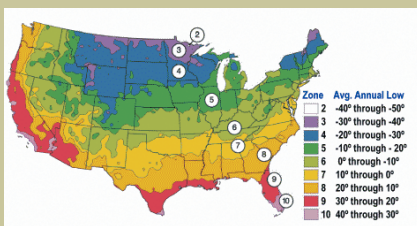

Blueray Blueberry

Vaccinium corymbosum ×

An old favorite, outstanding dessert flavor. Leading variety for U-Pick markets. Large (60/ cup), bright blue berry. Excellent ornamental value, stunning pink spring flowers, dark green color in summer and burgundy red in fall. Performs well in areas with hot summers or very cold winters.

Ripens: Early to mid-season

Grows Upright to 4-6 feet.

Cold hardy to U.S.D.A. Zone 4.

From the nurseries of
L.E. COOKE CO

**Excellence
in Bareroot**