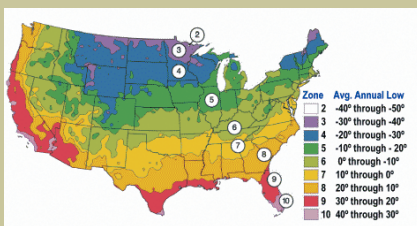

# Darrow Blueberry

*Vaccinium corymbosum* ×

One of the largest blueberries (57/cup) with some reaching half dollar size! Light blue color, aromatic and highly flavored with a mildly tart taste, depending on maturity. Vigorous growth. Orange fall color. More productive in less cold areas.

Requires 850-1000 hours of chilling below 45° F.

Ripens: Mid to Late season

Grows Upright to 5-6 feet.

Cold hardy to U.S.D.A. Zone 5.

Fall Color

From the nurseries of  
**L.E. COOKE CO**

**Excellence  
in Bareroot**