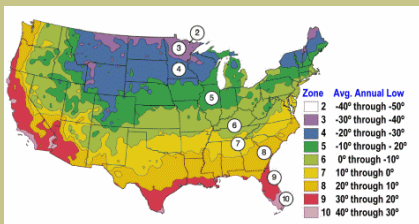

Sequoia Strawberry

Fragaria sp.

First choice for home gardeners.

Very large. Medium red color, not good for shipping but great for the home owner. The sweetest, best tasting strawberry and the most popular. #1 recommended variety for back yard use. Blooms within 10 weeks after planting.

Grows 6-8 inches tall and spreads by runners.

Cold hardy to U.S.D.A. Zone 5.

Since 1944

From the nurseries of

L.E. COOKE CO

**Excellence
in Bareroot**