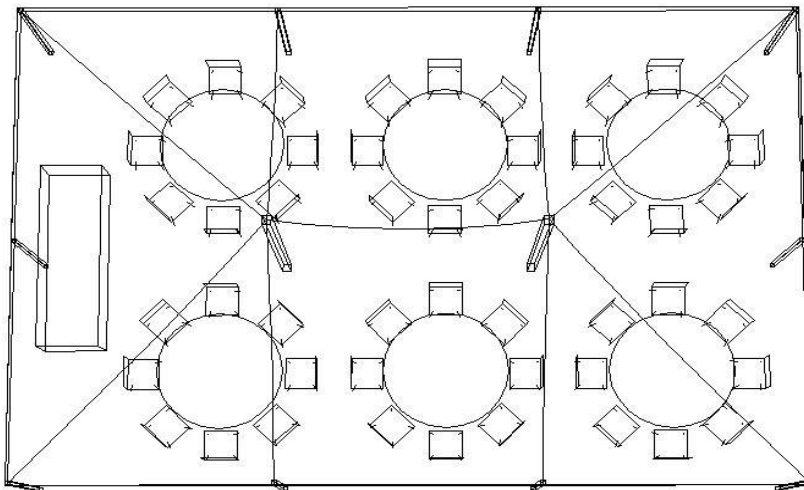

2018 20' x 30' PACKAGE

Package includes the following:

- 20' x 30' yellow and white rope tent, set-up on grass.
- 6 – 60” round tables
- 48 – brown folding chairs
- 1 – 8' banquet table
- 7 – plastic table coverings (your choice of in stock colors)

Total cost of package: \$404.25 + Tax + Delivery

***Total cost of frame tent package: \$575.25 + Tax + Delivery**

All packages can be customized to fit customers' need; additional costs may apply.

***Frame tents are required for set-ups where tent staking is limited (driveways)**