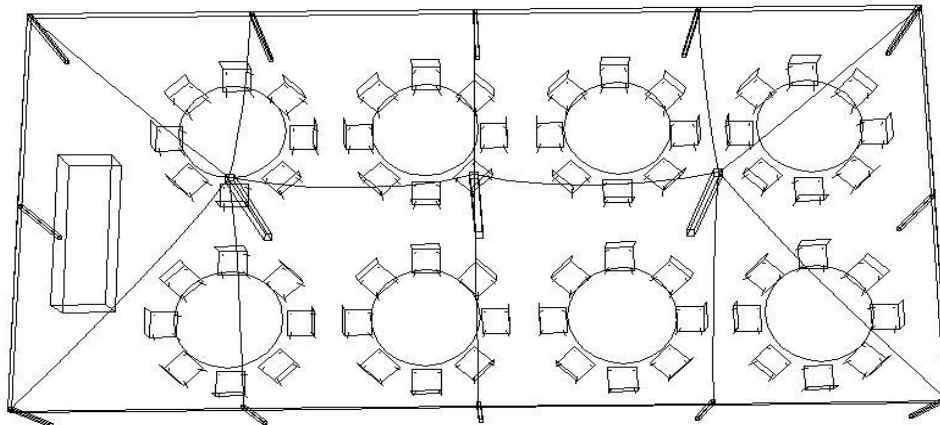

2018 20' x 40' PACKAGE

Package includes the following:

- 20' x 40' yellow and white rope tent, set-up on grass.
- 8 – 60” round tables
- 64 – brown folding chairs
- 1 – 8’ banquet table
- 9 – plastic table coverings (your choice of in stock colors)

Total cost of package: \$547.75 + Tax + Delivery

***Total cost of frame tent package: \$857.75 + Tax + Delivery**

All packages can be customized to fit customers' needs; additional costs may apply.

***Frame tents are required for set-ups where tent staking is limited (driveways)**